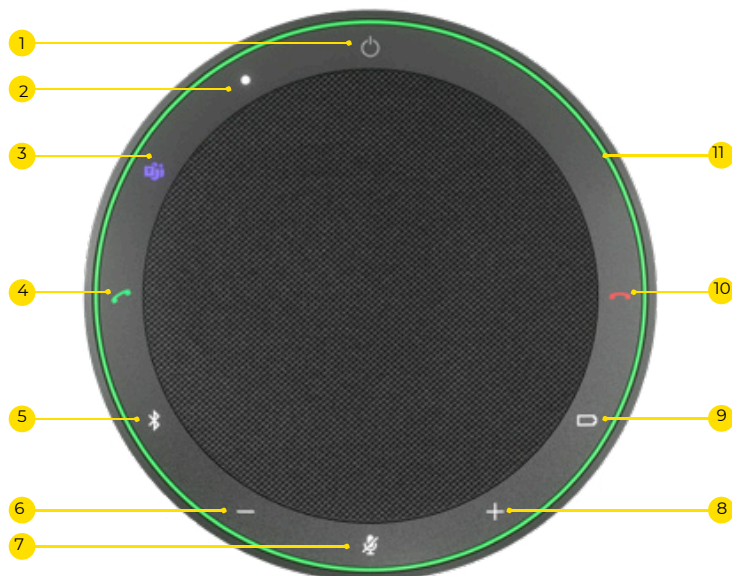

Specyfikacje techniczne

	FEATURES	BENEFITS
Connectivity	USB cable	Plug-and-play connectivity to your computer via built-in USB C and USB A connectors
	Bluetooth	Easy Bluetooth 5.2 connectivity to mobile devices
	USB Bluetooth adapter	Jabra Link 380 Bluetooth USB C adapter with up to 30m/100ft wireless range to your computer
	Dual Bluetooth connectivity	Connect two Bluetooth enabled devices at the same time, including mobile device and computer
Audio	Multiple device pairing	Pair up to 8 devices
	Microphones	4 beamforming microphones cancel out background noise and reverb for perfect voice pick up
	Full Duplex	Users can have more natural two-way conversations without breaking the flow if they speak at the same time
Ease of use	Speaker	65mm speaker offers more natural and distortion-free calls and music
	Super-wideband audio	Capturing wider frequency range for more natural and richer audio than ever
	Battery life	Up to 32 hours battery life
	LED indicators	Clear and intuitive user interface
Software integration	Travel pouch	Premium soft travel pouch included to protect your Speak2 75 on the go
	Microsoft Swift Pair and Google Fast Pair	Helps to set-up device easily
Software integration	Device management and firmware updates	Use Jabra Sound+ to customize your settings; manage and configure easily with Jabra Direct or Jabra Xpress
Variants	UC and MS variants	Choose from Unified Communications or Microsoft Teams certified versions for seamless connectivity and collaboration
Certifications		
Room Certifications	Microsoft Teams Rooms* (MS variant) and Zoom Rooms (UC variant)	